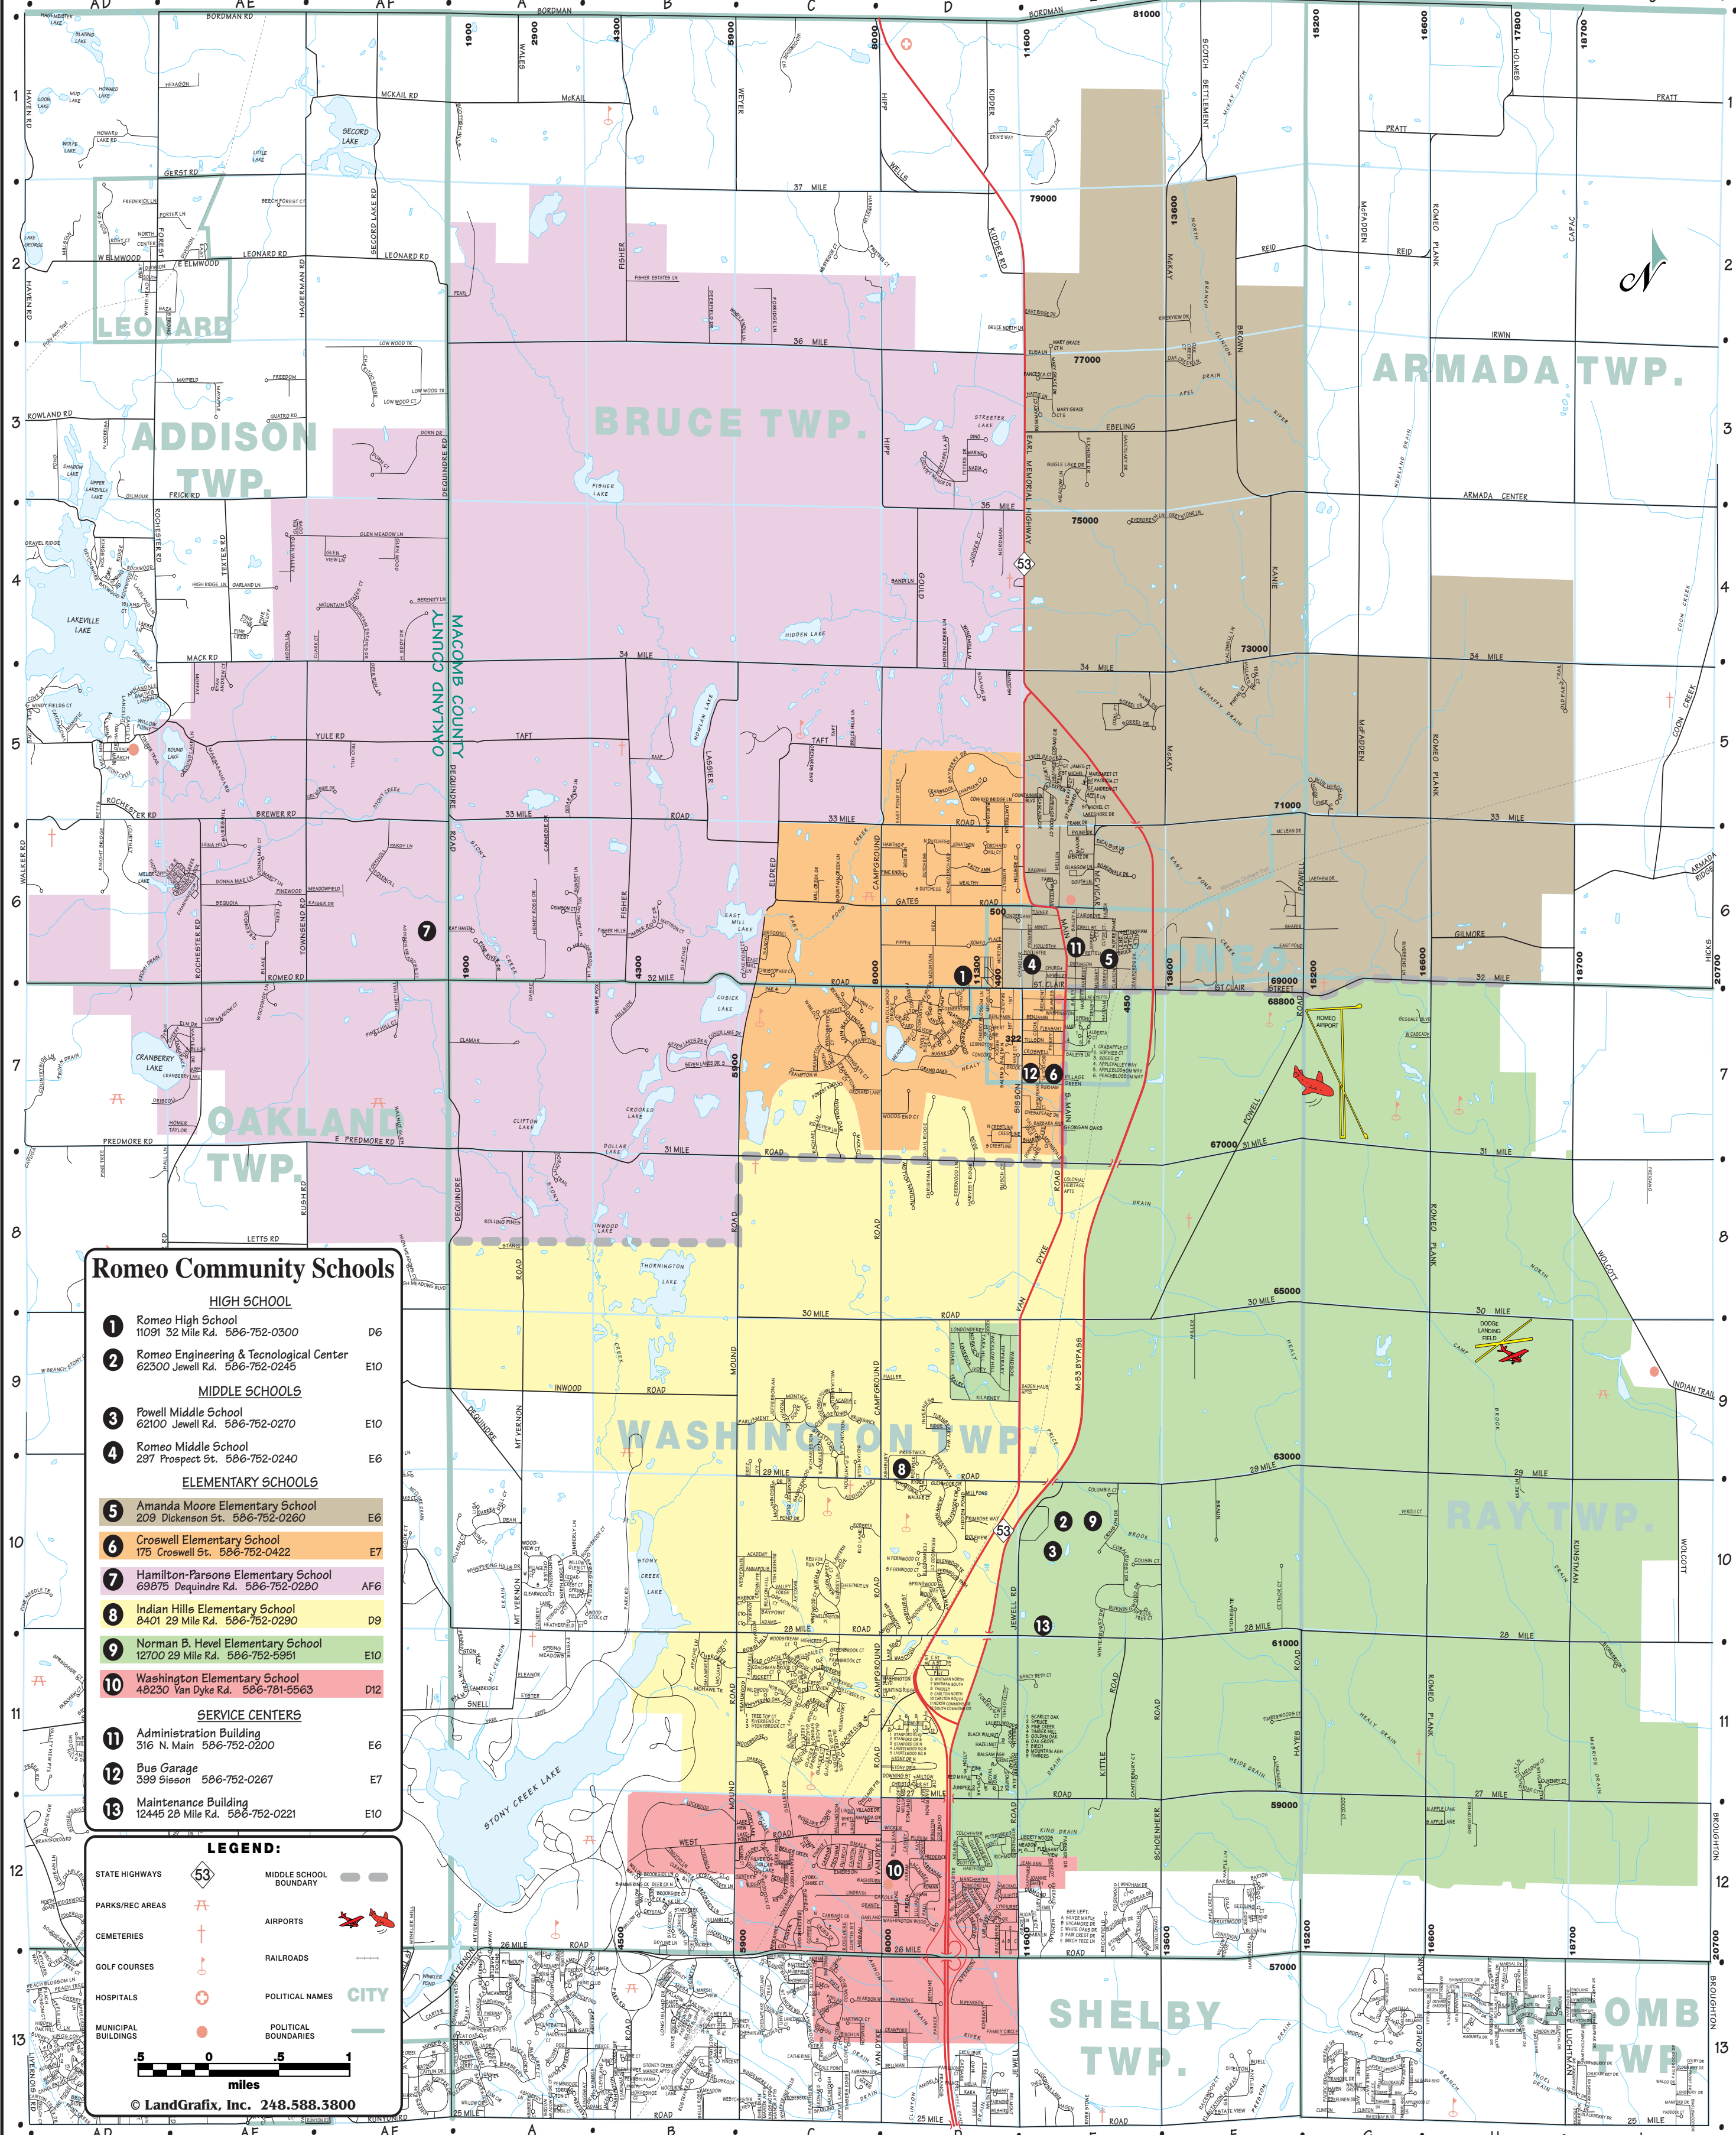

# Romeo School District

OAKLAND COUNTY MACOMB COUNTY

## Romeo Community Schools

### LEGEND:

- STATE HIGHWAYS
- PARKS/REC AREAS
- CEMETERIES
- GOLF COURSES
- HOSPITALS
- MUNICIPAL BUILDINGS
- MIDDLE SCHOOL BOUNDARY
- AIRPORTS
- RAILROADS
- POLITICAL NAMES
- POLITICAL BOUNDARIES

© LandGrafix, Inc. 248.588.3800

Romeo School District Street Index

Table with columns: STREET, TOWN, LOCATION, and a list of street names and addresses. The table is organized in columns and lists various streets such as COPPERFIELD, HENRY ROSS DR, BRUCE TWP, and others, along with their respective locations and addresses.