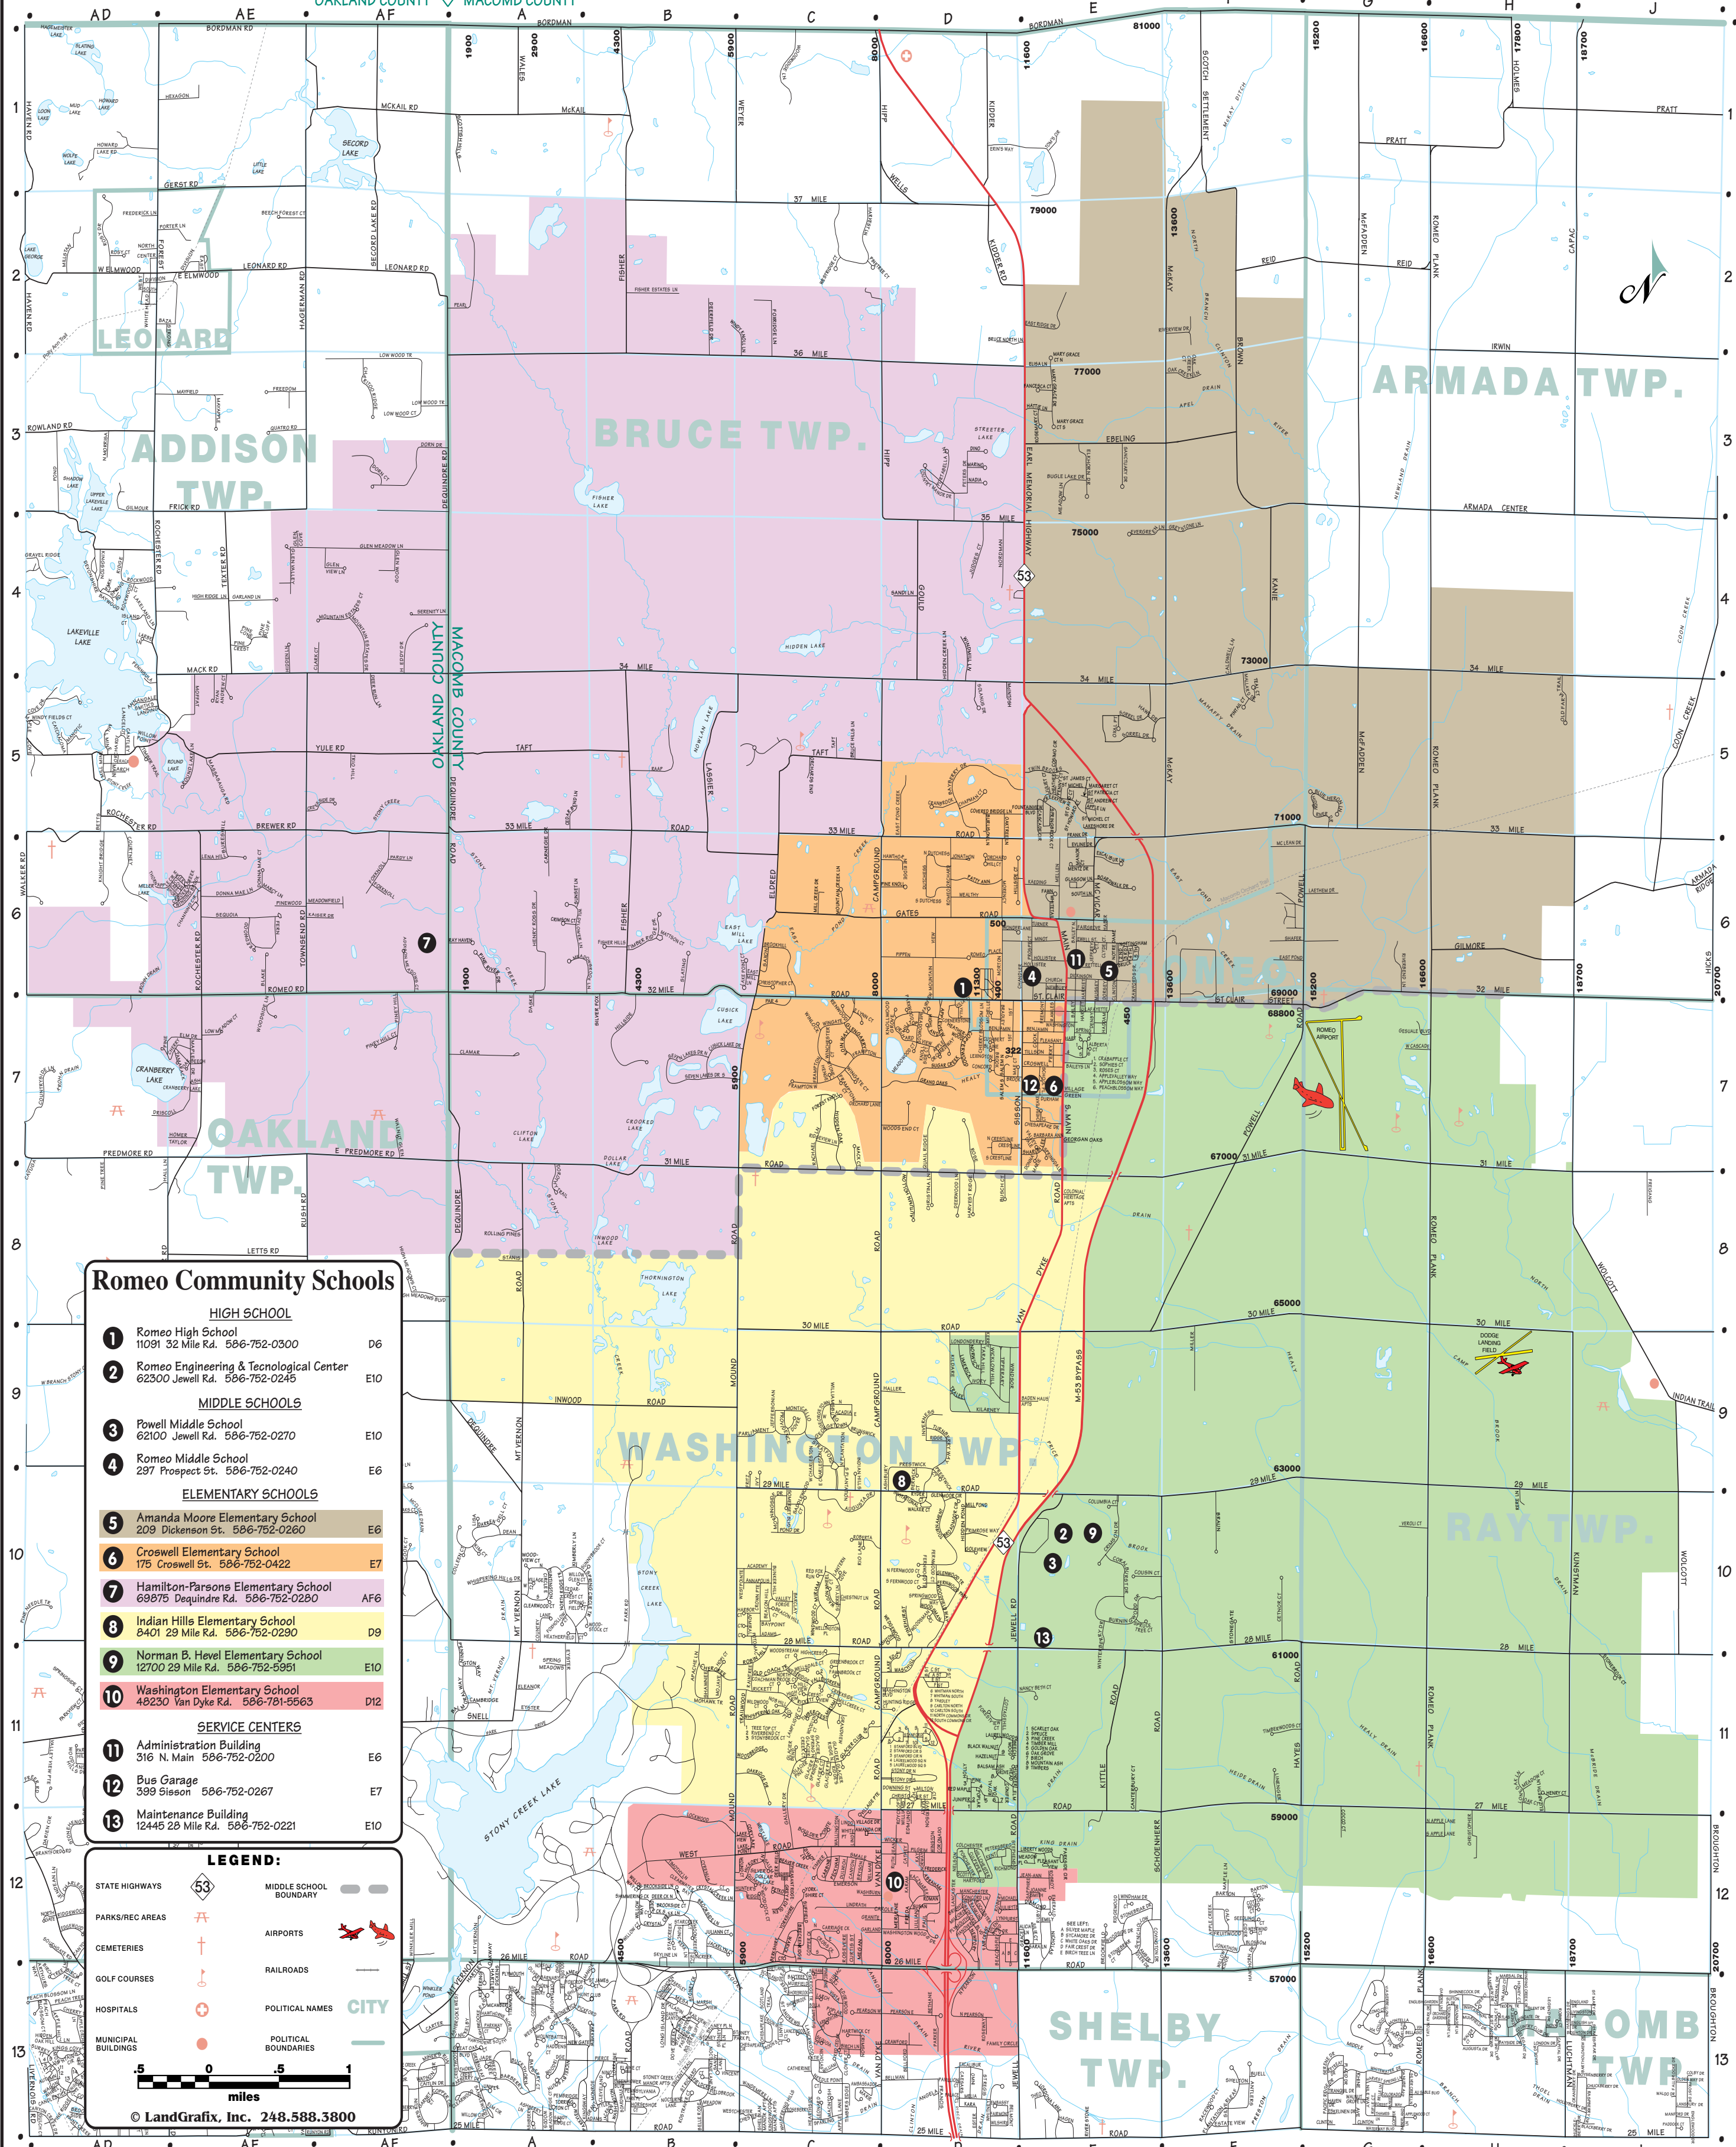

# Romeo School District

OAKLAND COUNTY MACOMB COUNTY

## Romeo Community Schools

### LEGEND:

- STATE HIGHWAYS
- PARKS/REC AREAS
- CEMETERIES
- GOLF COURSES
- HOSPITALS
- MUNICIPAL BUILDINGS
- MIDDLE SCHOOL BOUNDARY
- AIRPORTS
- RAILROADS
- POLITICAL NAMES CITY
- POLITICAL BOUNDARIES